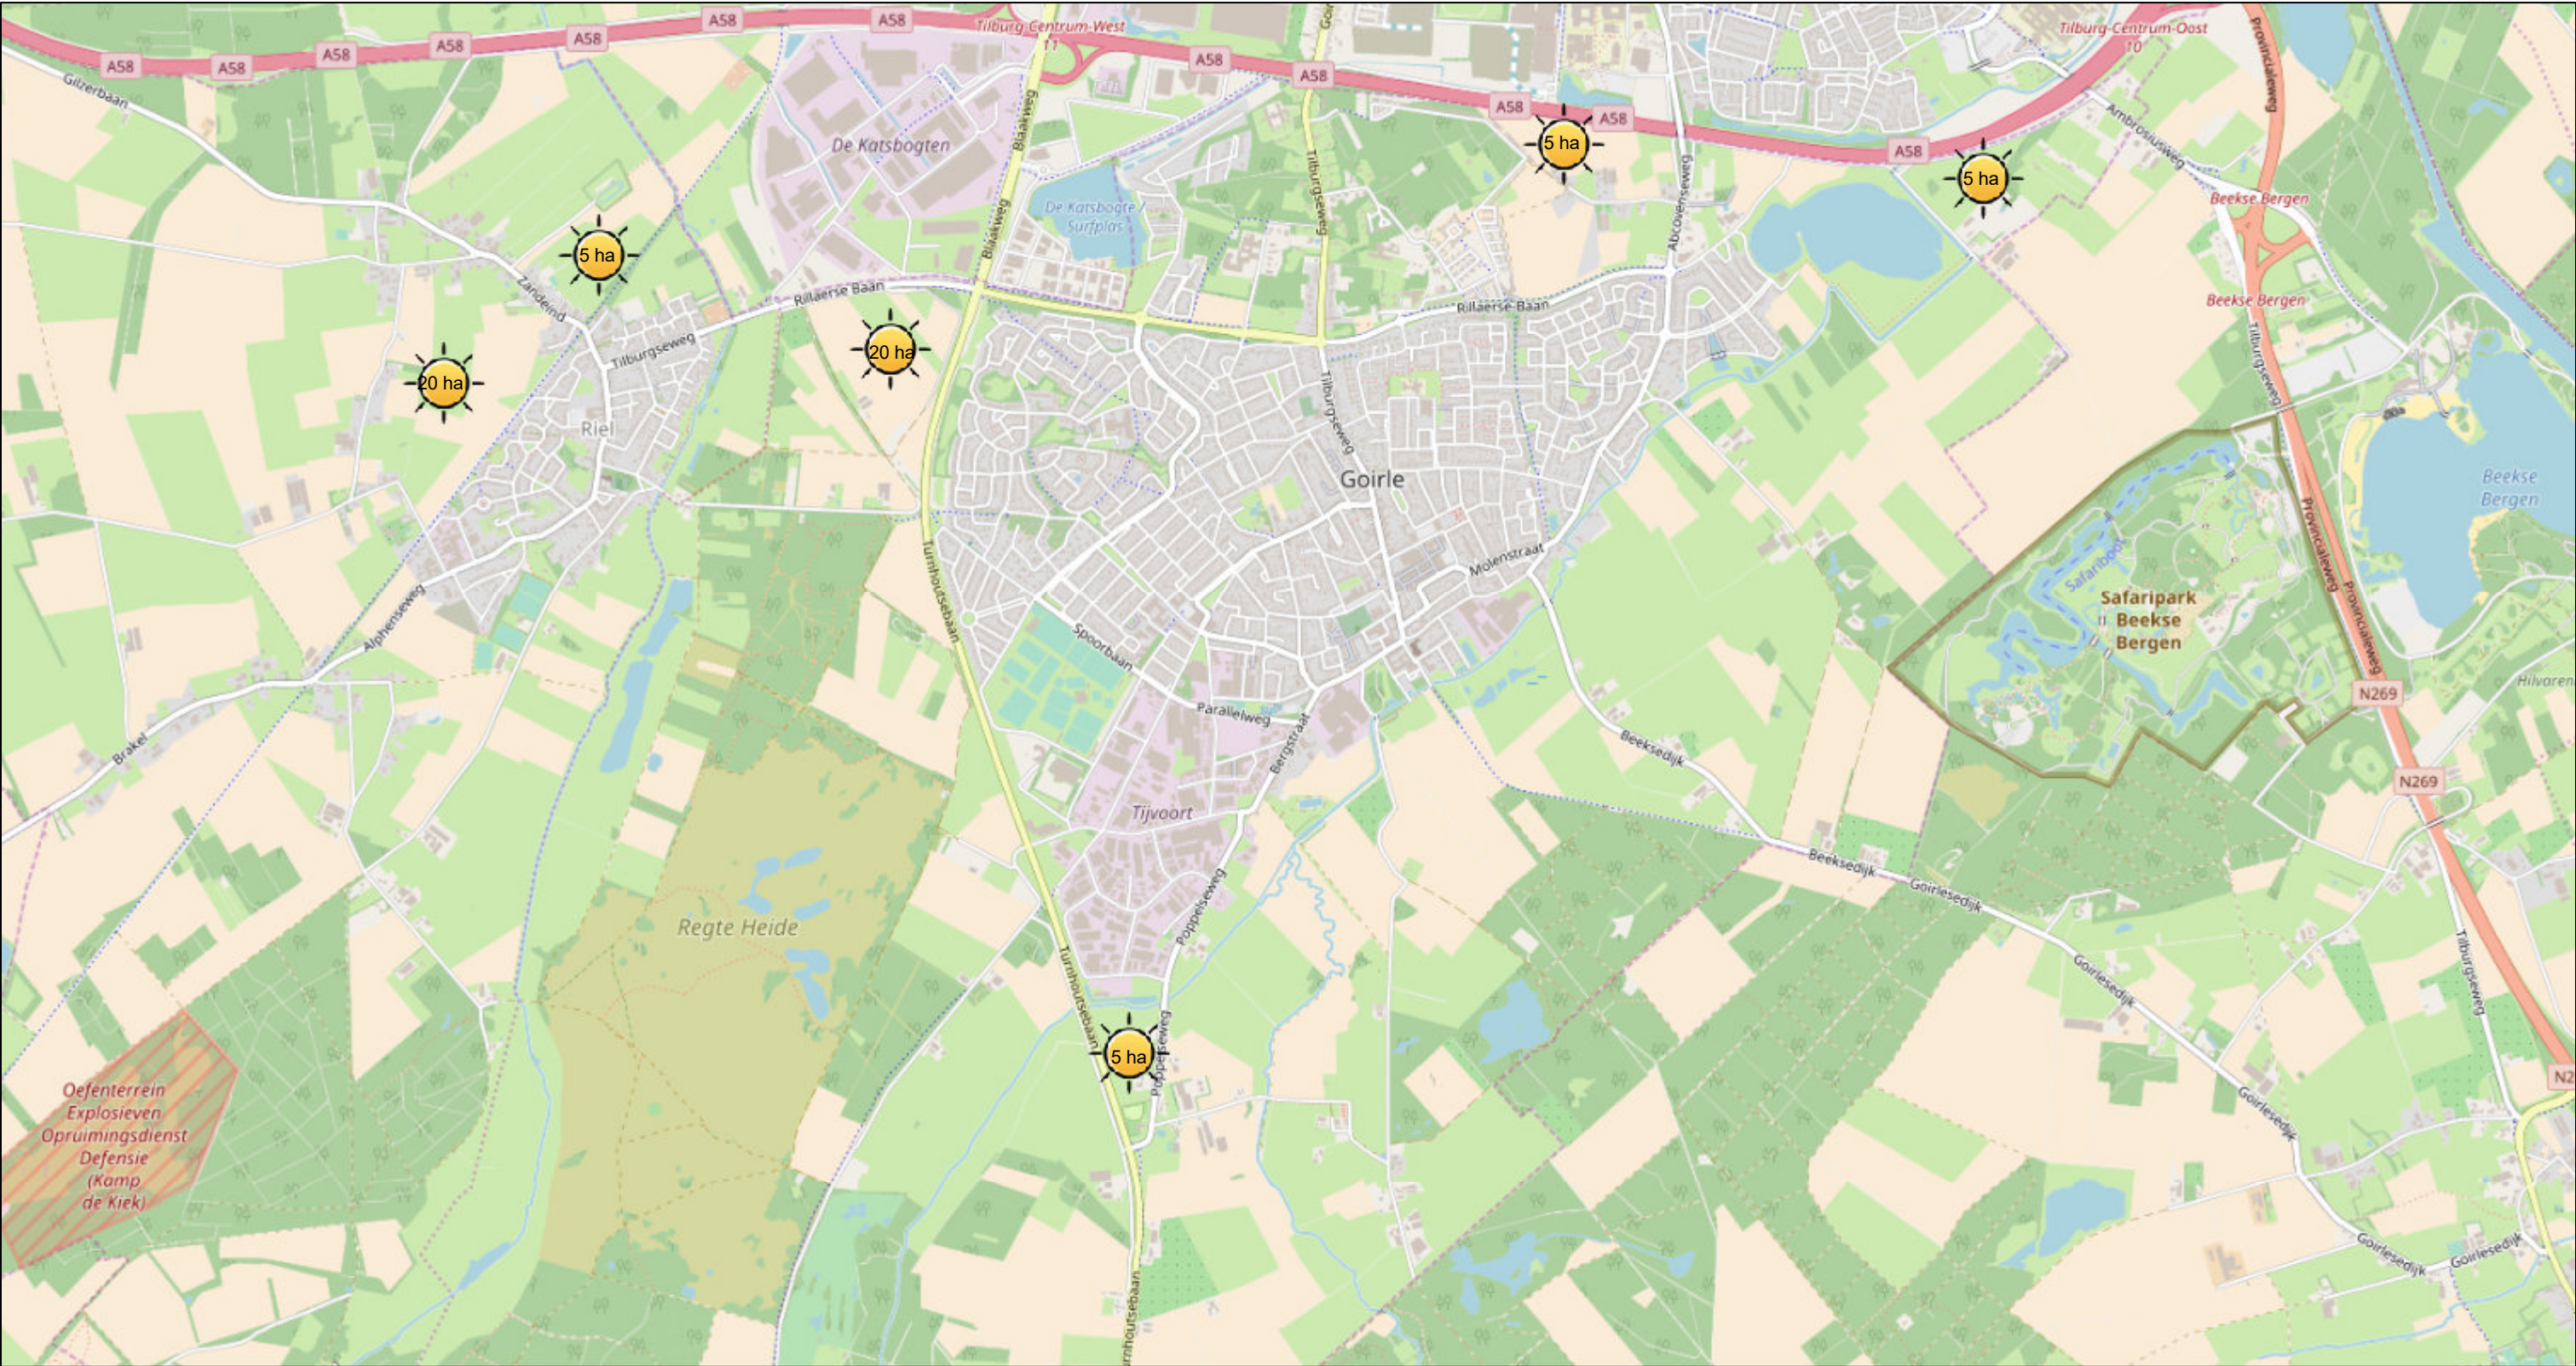

Zonneweides

24-1-2018 16:32:36

Map data © OpenStreetMap contributors, CC-BY-SA